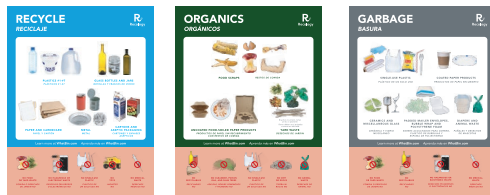

WASTE ZERO SUPPORT

FREE ASSISTANCE

Recology is here to help your business reduce waste and comply with state and local regulations.

Our Waste Zero team provides free support tailored to the needs of your business:

TECHNICAL ASSISTANCE

- → On-site waste analysis
- → Service recommendations
- → Staff trainings and presentations

FREE SIGNAGE

- → Container labels
- → Posters and sorting guides
- → Multilingual materials available