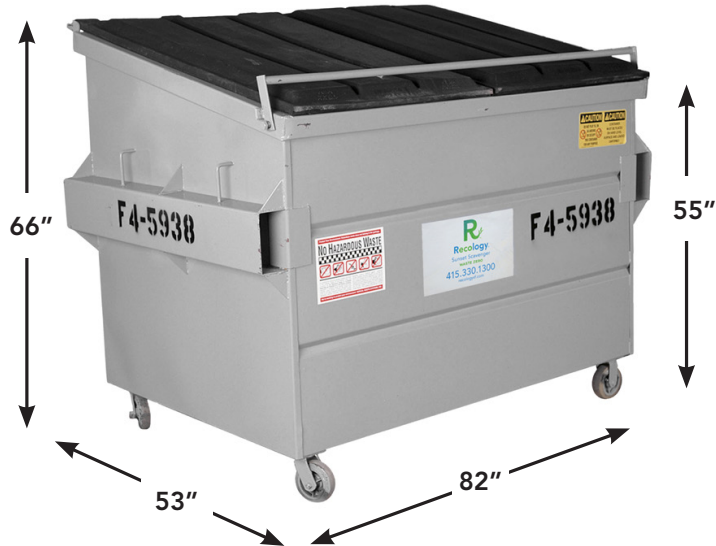

Steel bins

RecologySF.com

3-yard

4-yard

6-yard

Dimensions may vary slightly. Measurements shown are exterior dimensions.

R
Recology
Sunset Scavenger
Golden Gate
WASTE ZERO