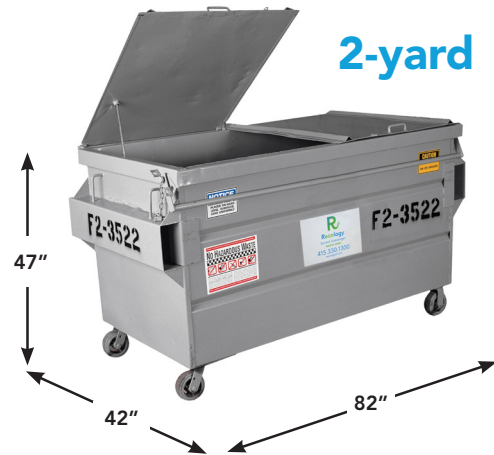

Steel bins

RecologySF.com

Bin-by-the-day (4-yard)*

* Other sizes available. Go to RecologySF.com/bin-by-the-day

Dimensions may vary slightly. Measurements shown are exterior dimensions.

R
Recology
Sunset Scavenger
Golden Gate
WASTE ZERO