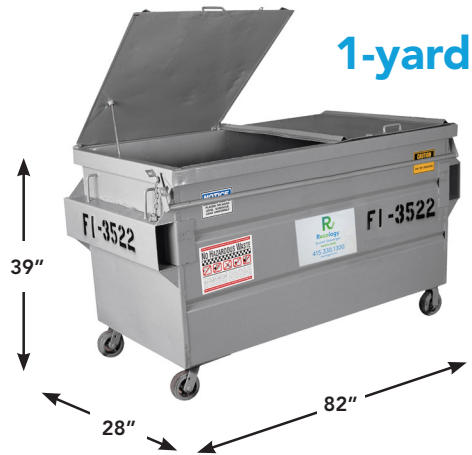

Steel bins

RecologySF.com

Bin-by-the-day (4-yard)*

* Other sizes available. Go to RecologySF.com/bin-by-the-day

Dimensions may vary slightly. Measurements shown are exterior dimensions.

R
Recology
Sunset Scavenger
Golden Gate
WASTE ZERO