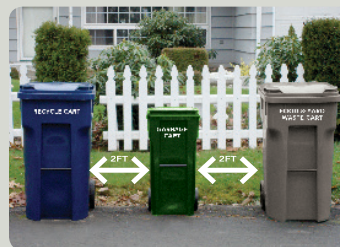

M	T	W	T	F	S
JULY	2	3	4	5	6	7
	9	10	11	12	13	14
	16	17	18	19	20	21
	23	24	25	26	27	28
AUGUST	30	31	1	2	3	4
	6	7	8	9	10	11
	13	14	15	16	17	18
	20	21	22	23	24	25
SEPTEMBER	27	28	29	30	31	1
	3	4	5	6	7	8
	10	11	12	13	14	15
	17	18	19	20	21	22
OCTOBER	24	25	26	27	28	29
	1	2	3	4	5	6
	8	9	10	11	12	13
	15	16	17	18	19	20
NOVEMBER	22	23	24	25	26	27
	29	30	31	1	2	3
	5	6	7	8	9	10
	12	13	14	15	16	17
DECEMBER	19	20	21	22	23	24
	26	27	28	29	30	1
	3	4	5	6	7	8
	10	11	12	13	14	15
	17	18	19	20	21	22
	24	25	26	27	28	29
	31	1	2	3	4	5

- **GARBAGE** collected every week
- **FOOD & YARD WASTE** collected every week
- **RECYCLING** collected every other week, on the blue colored weeks

HOLIDAY COLLECTION: If your collection day falls on or after Thanksgiving, Christmas, or New Year's Day your collection will be one day later that week.

COLLECTION ISSUES: Contact customer service within 24 hours to report missed collections. Visit recology.com/burien for collection updates and weather delays.

PLEASE PLACE CARTS AT CURB BY 7AM

Where possible, place carts:

- Two feet apart with lids opening toward the street
- Without blocking cars, mailboxes, sidewalks, or driveways
- Within five feet of the street
- Remove carts from street as soon as possible after collection

Burien

GO

R

HIGHLI

Five Corner
15858 1st A
Burien, WA