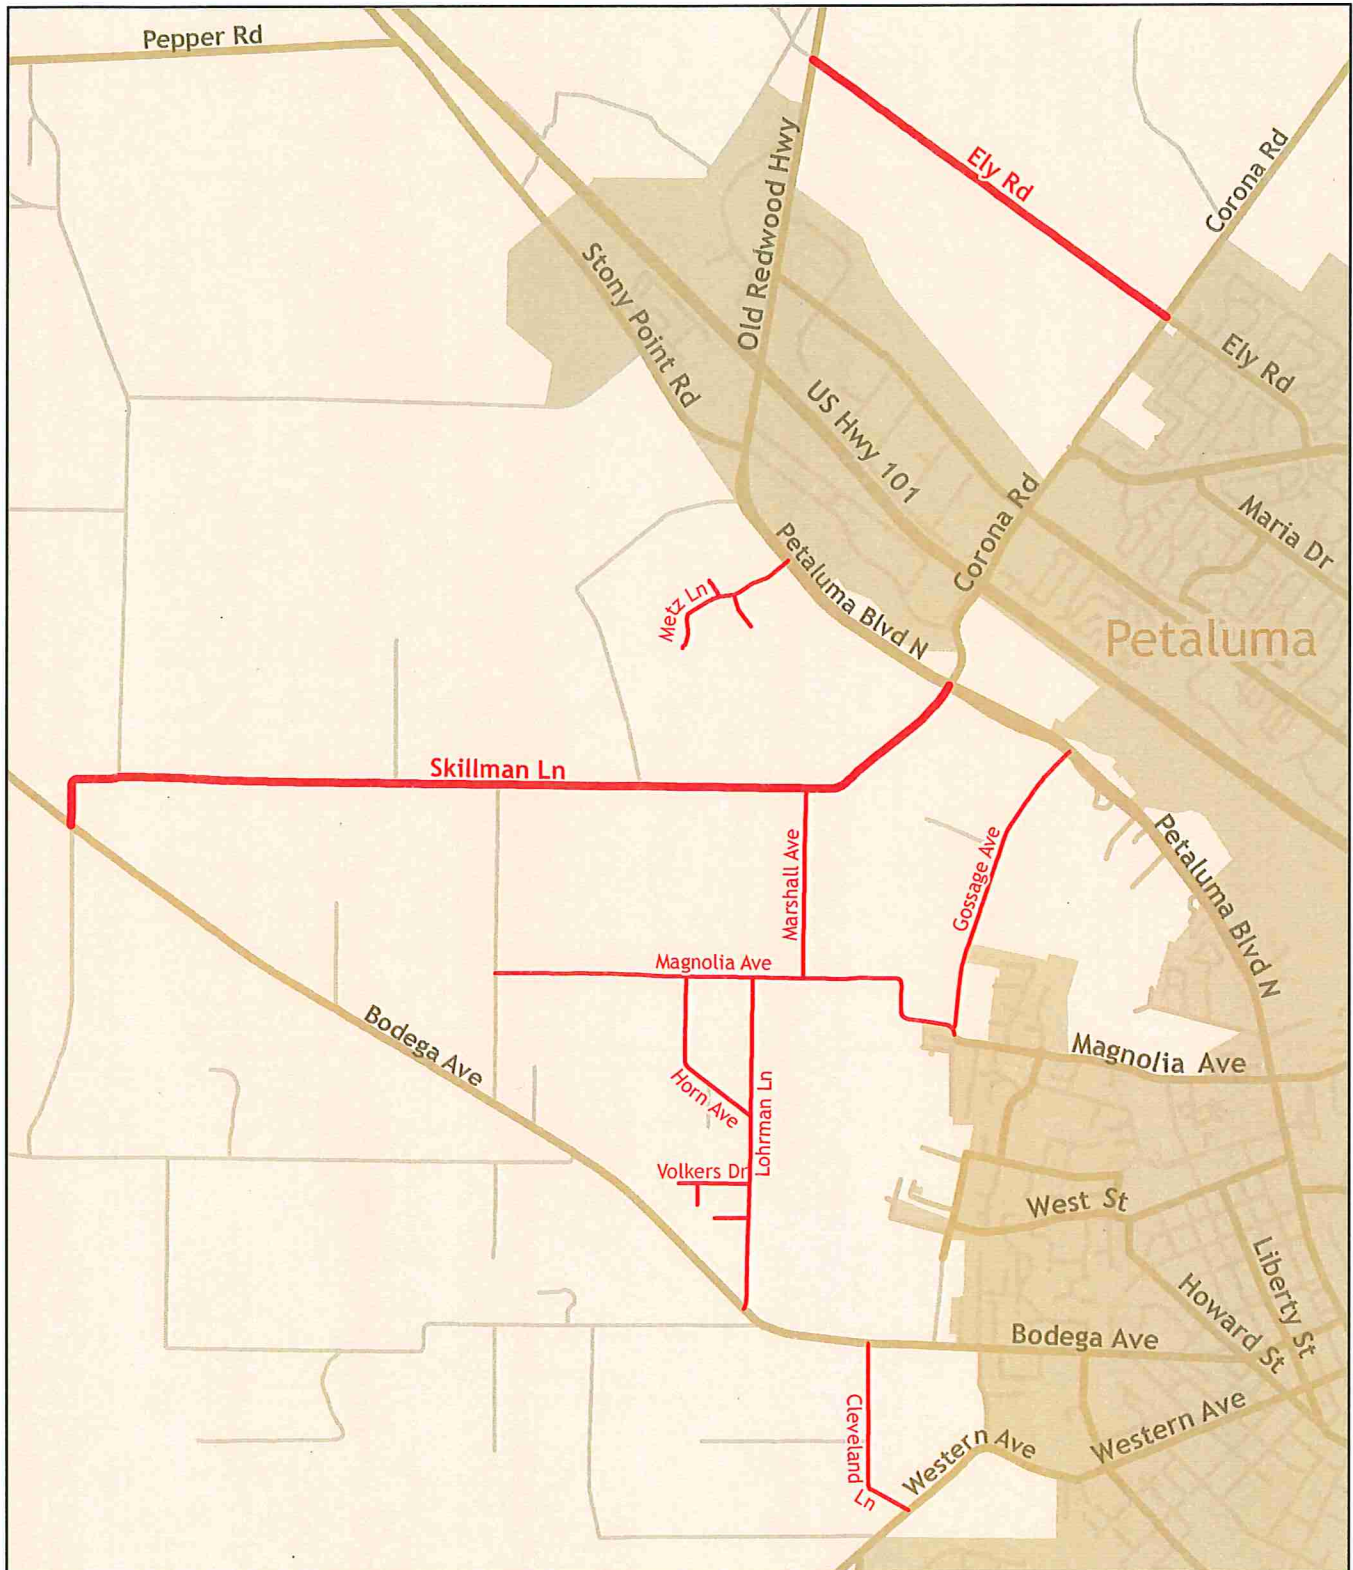

# Street Sweeping Areas

## West Petaluma

Solid Waste Collection Franchise Agreement  
Between the County of Sonoma and  
Redwood Empire Disposal Sonoma County, Inc.

0 1,000 2,000 4,000 Feet

— Street Sweeping Areas