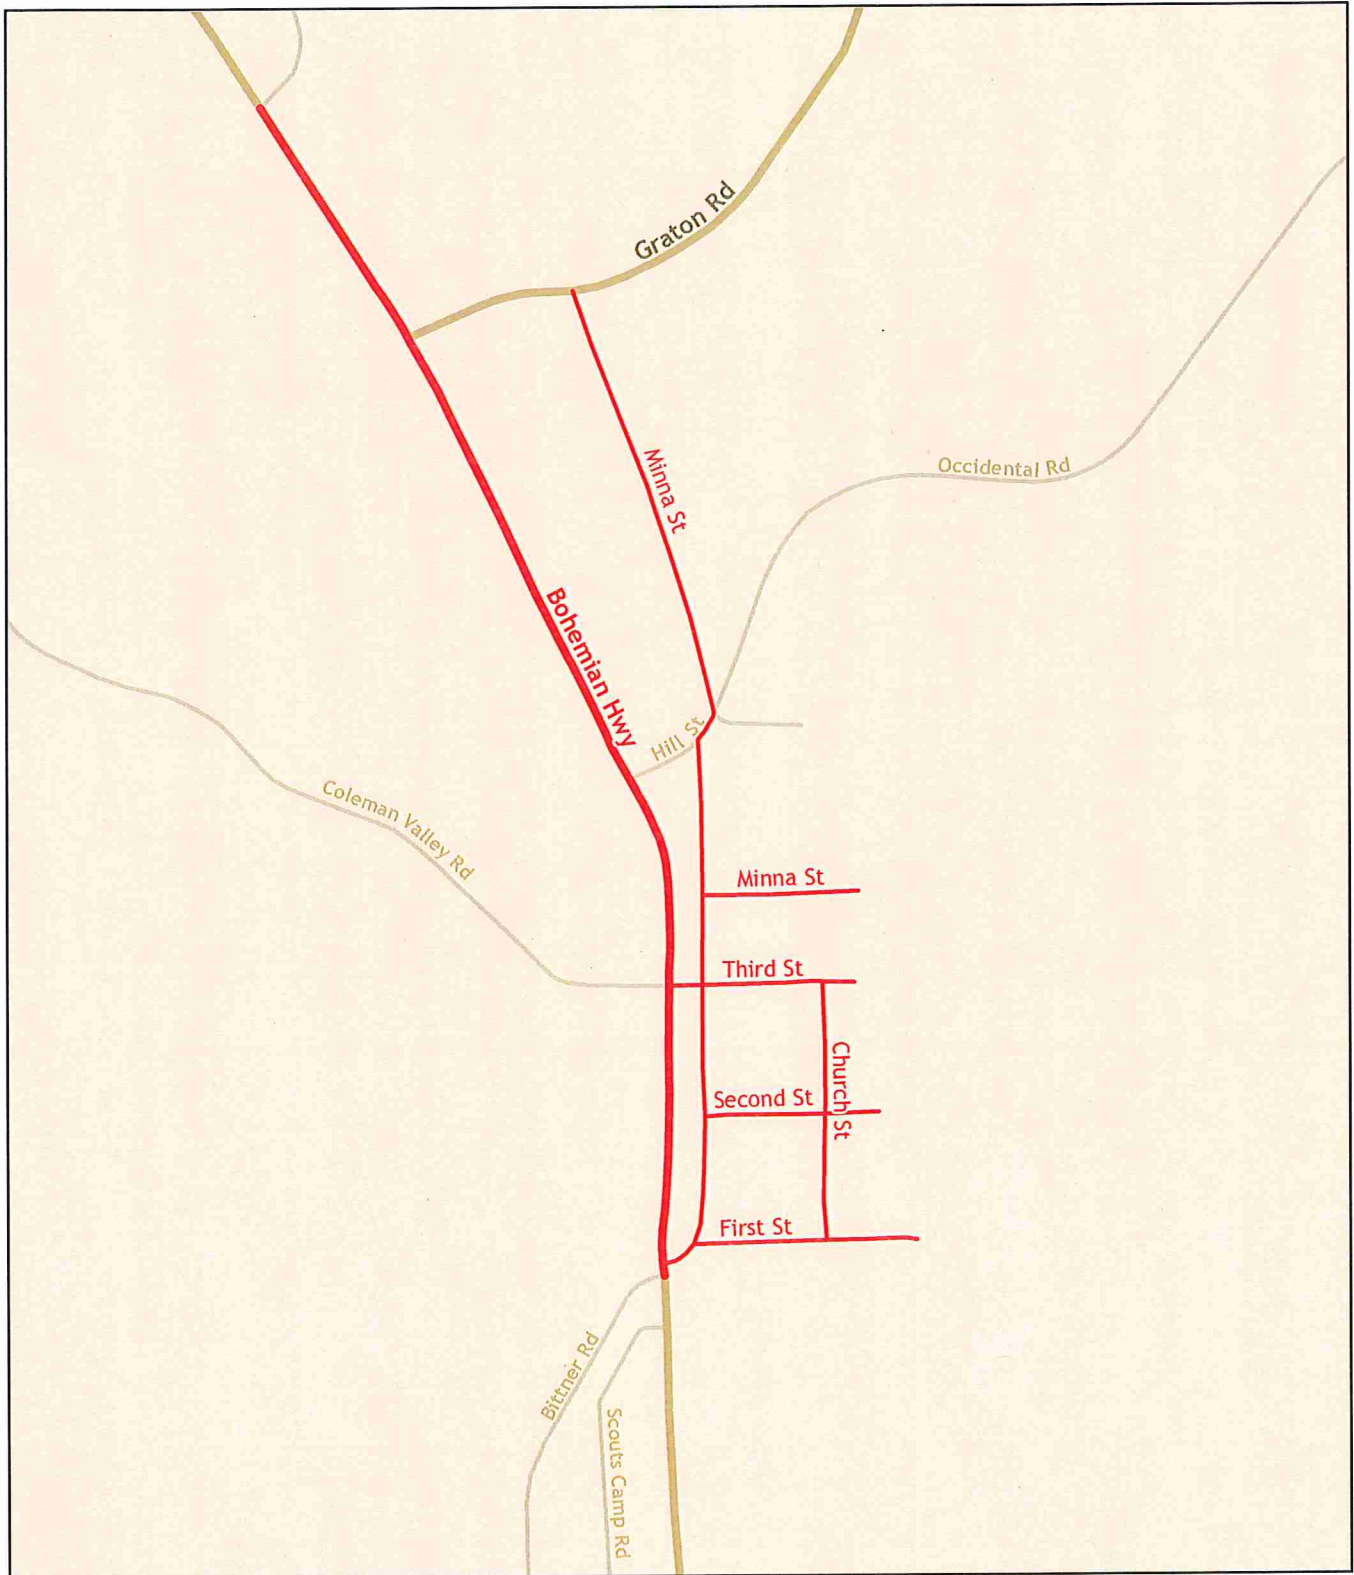

Street Sweeping Areas

Occidental

Solid Waste Collection Franchise Agreement
Between the County of Sonoma and
Redwood Empire Disposal Sonoma County, Inc.

0 125 250 500 Feet

— Street Sweeping Areas