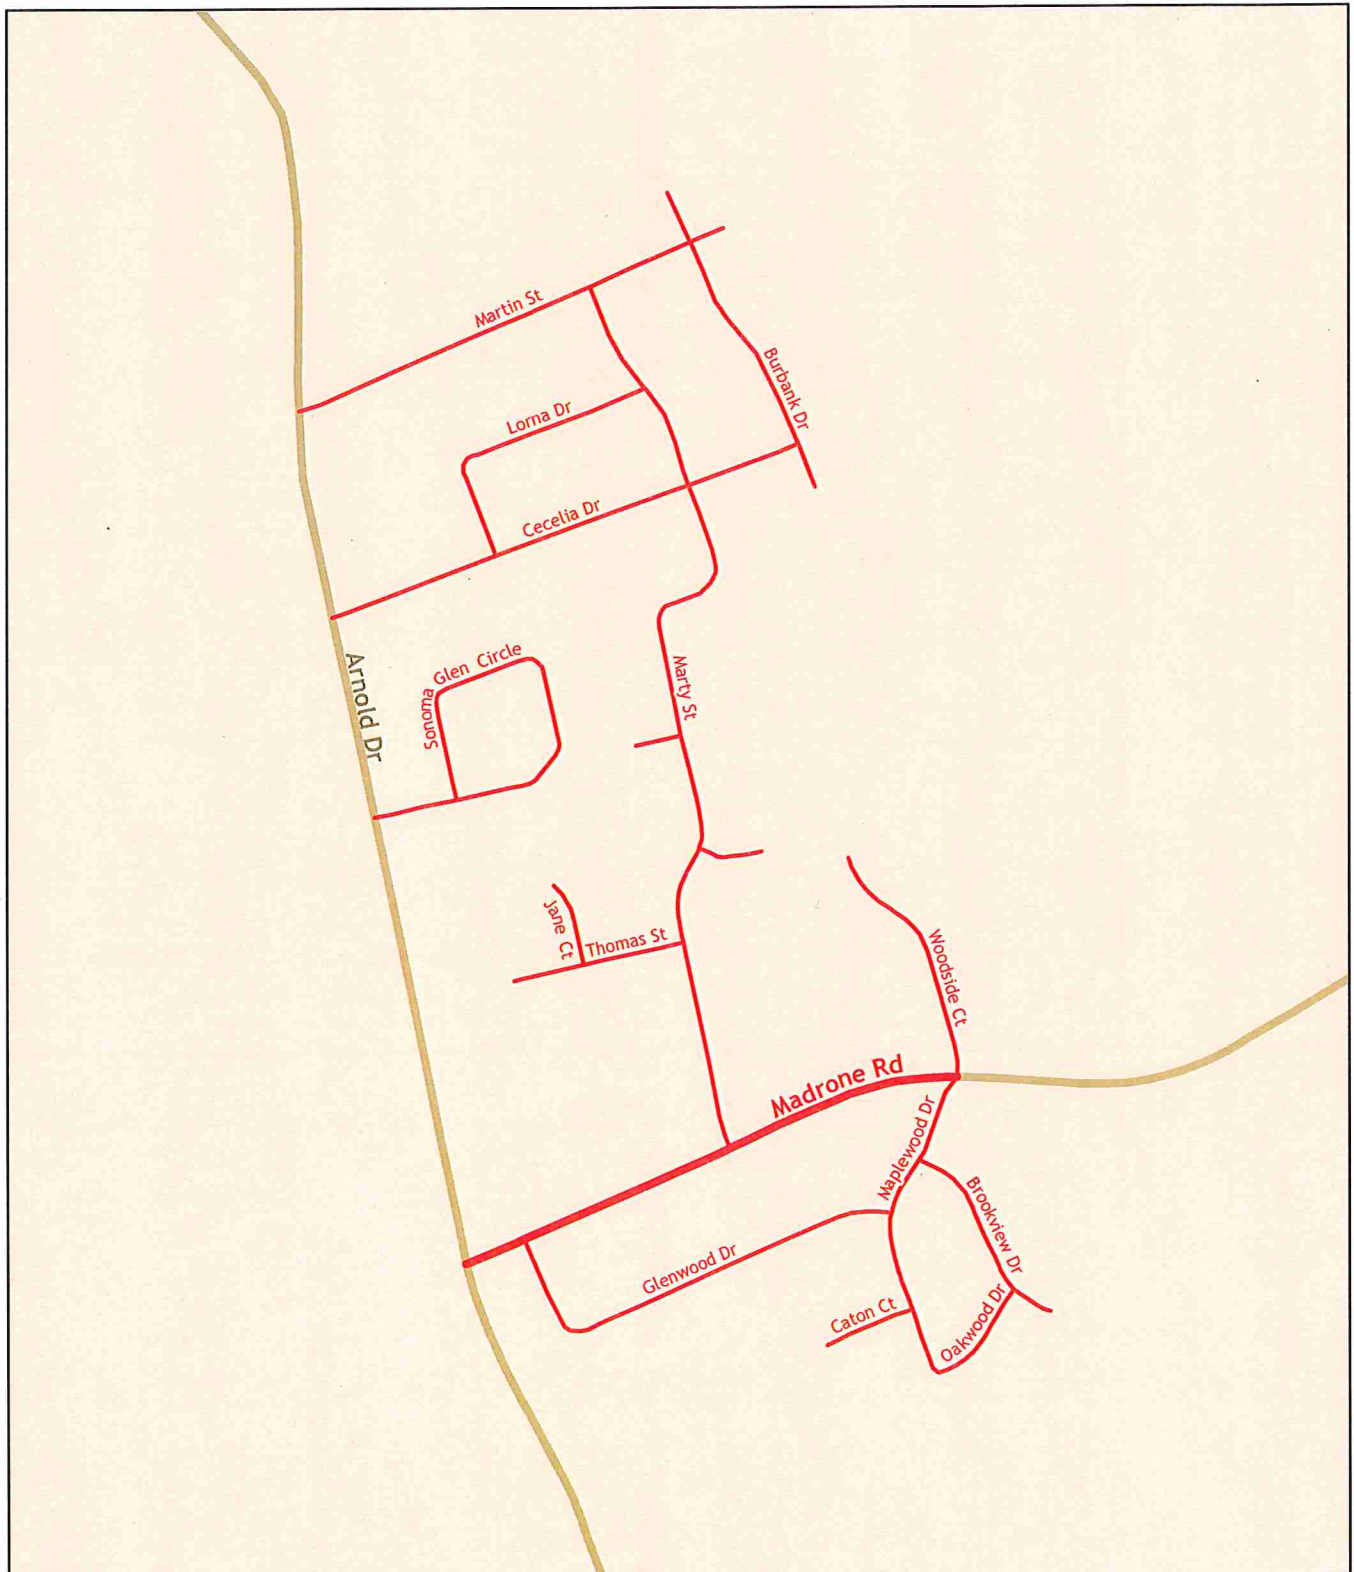

Street Sweeping Areas

Madrone Road at Arnold Drive

Solid Waste Collection Franchise Agreement
Between the County of Sonoma and
Redwood Empire Disposal Sonoma County, Inc.

0 250 500 1,000 Feet

— Street Sweeping Areas