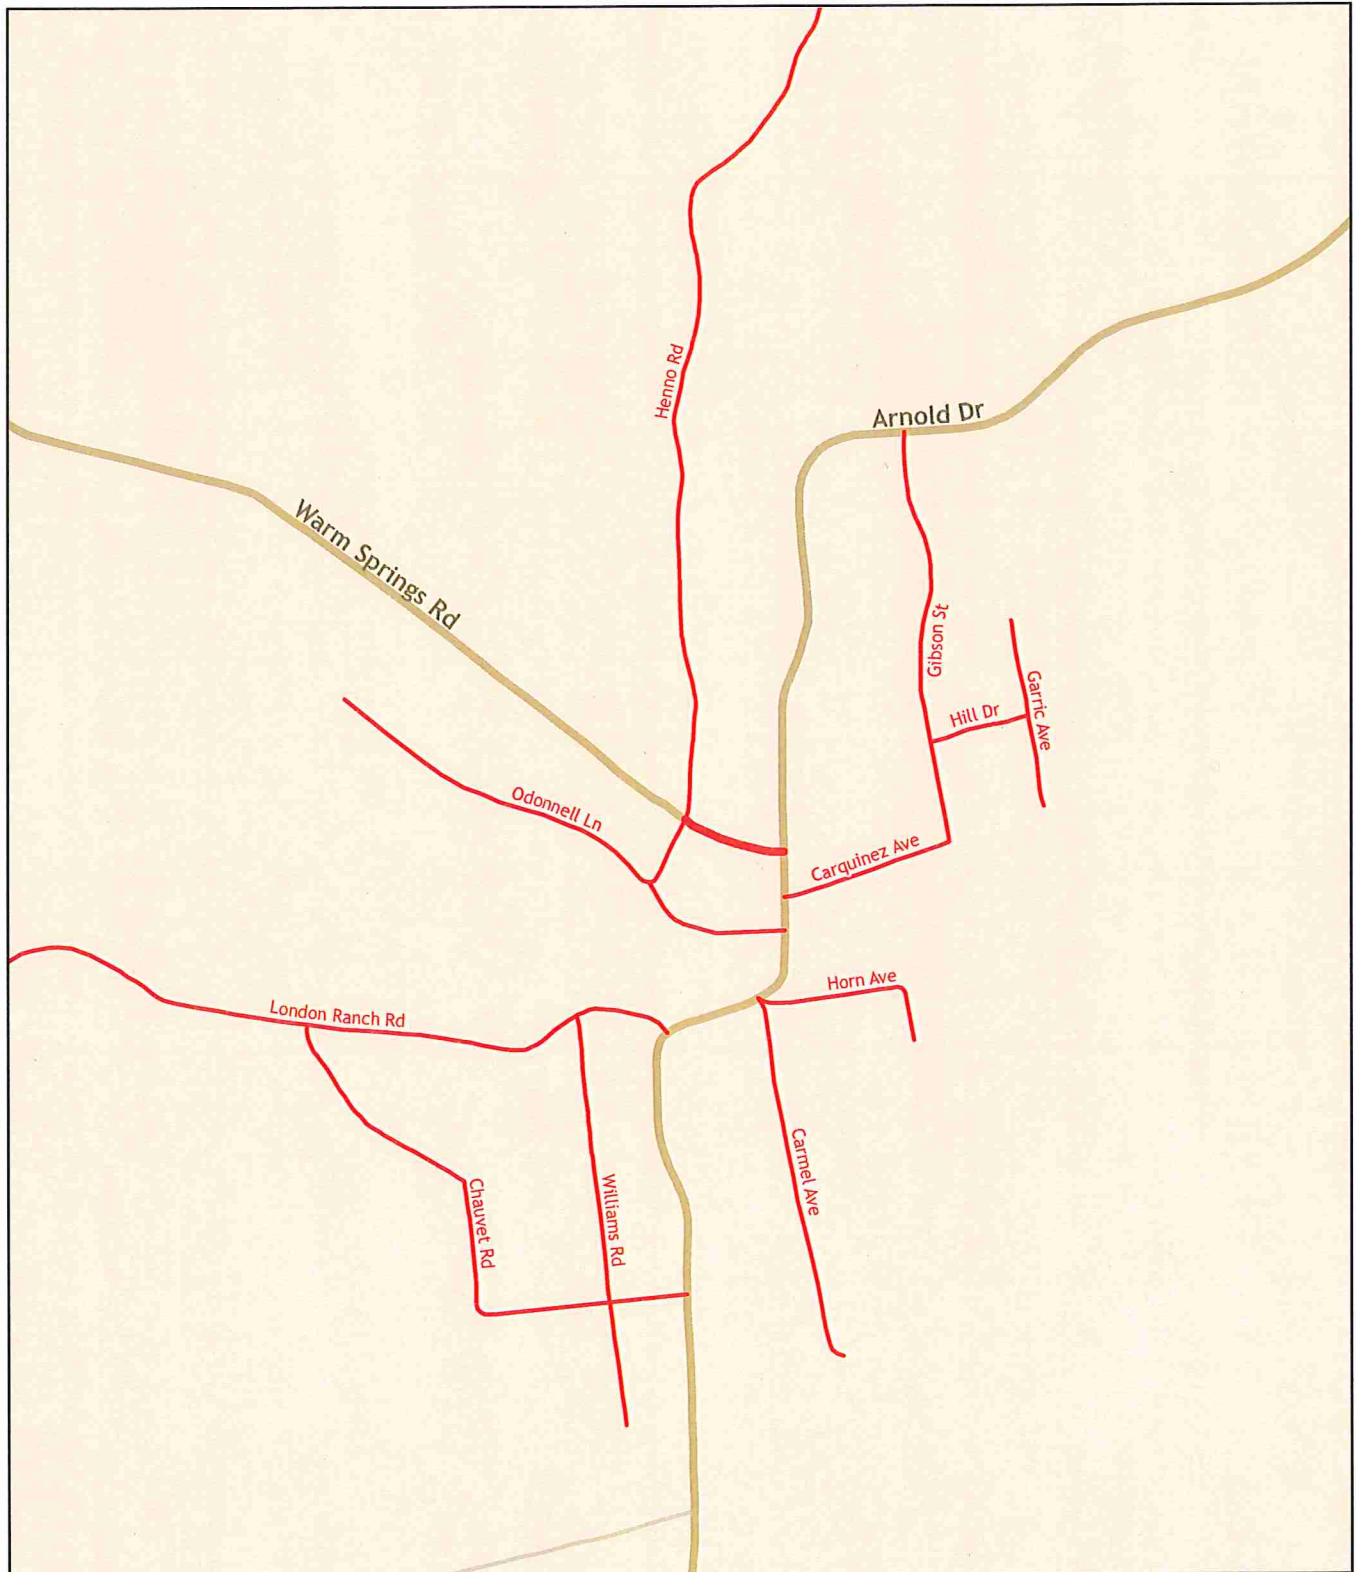

# Street Sweeping Areas

Glen Ellen

Solid Waste Collection Franchise Agreement  
Between the County of Sonoma and  
Redwood Empire Disposal Sonoma County, Inc.

— Street Sweeping Areas