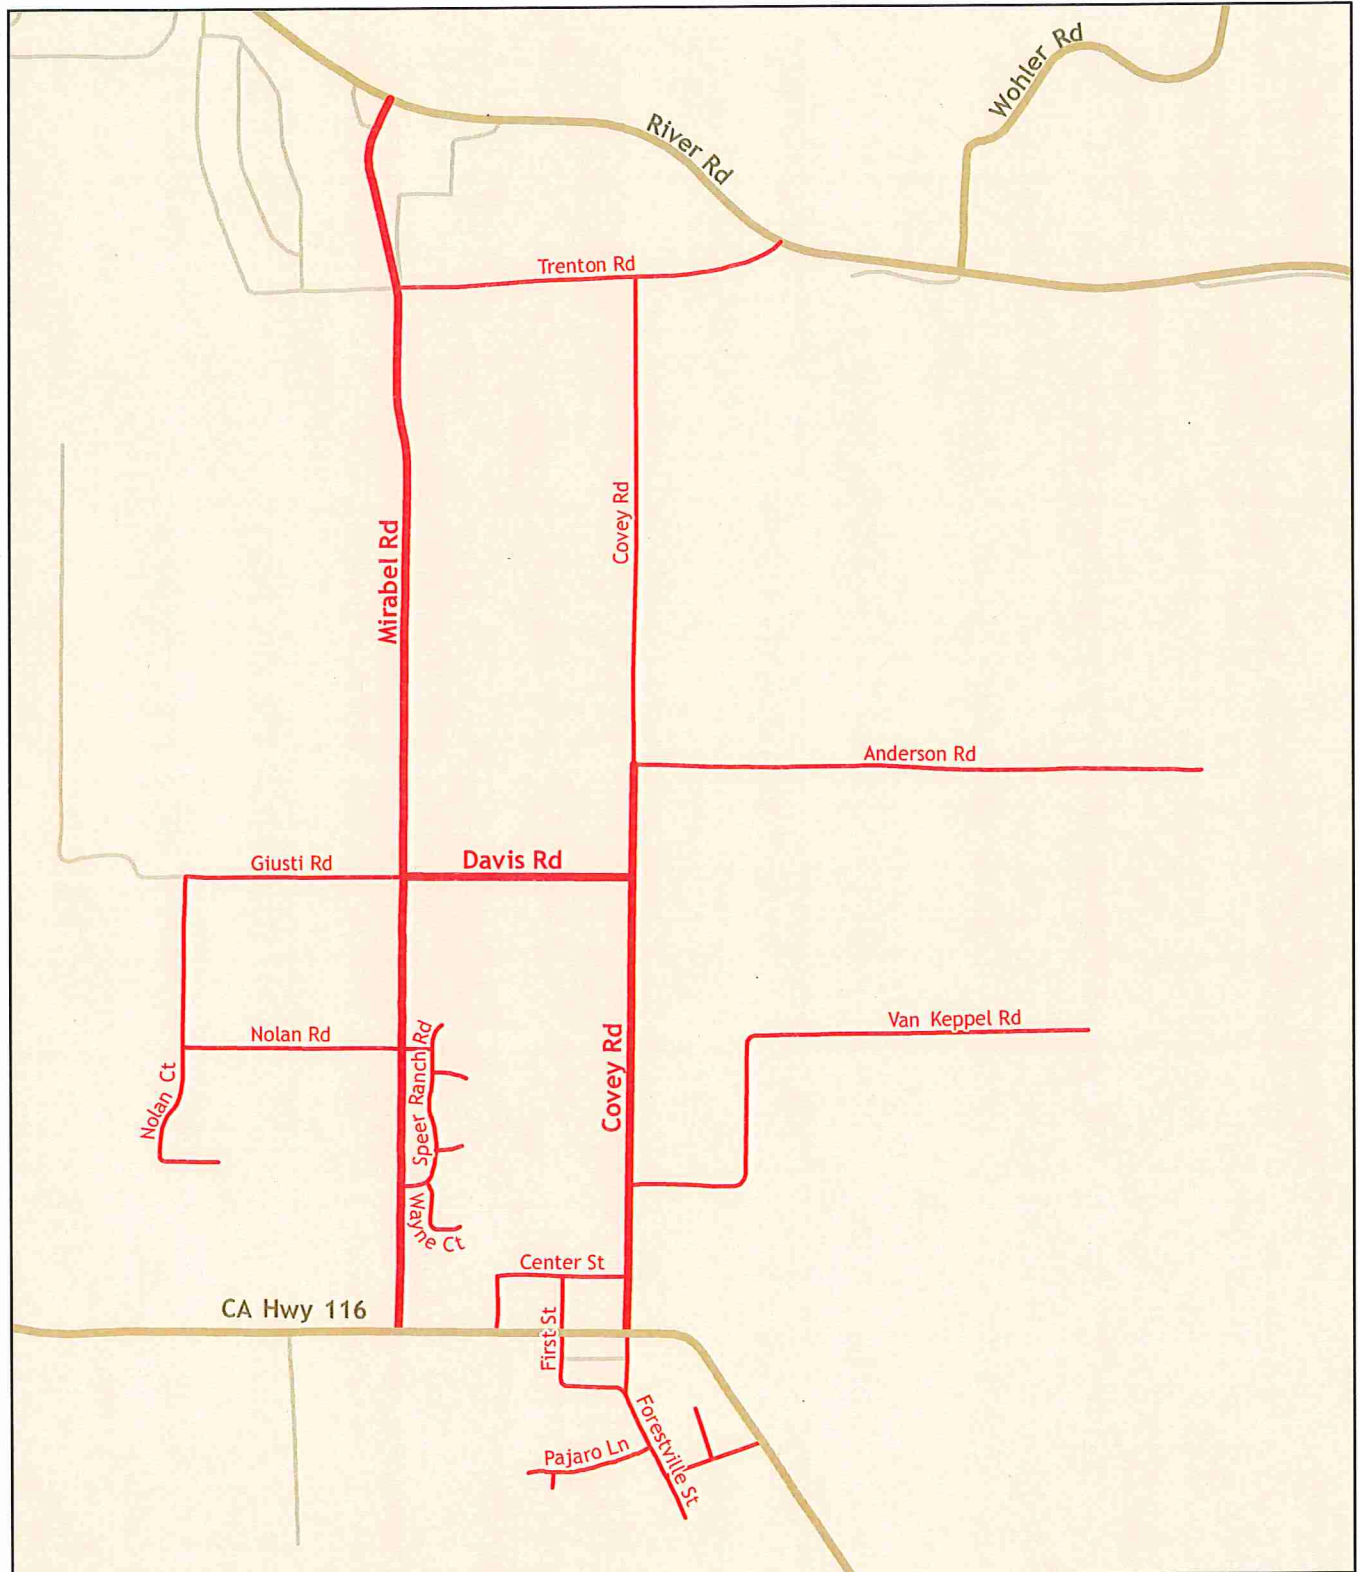

Street Sweeping Areas

Forestville

Solid Waste Collection Franchise Agreement
Between the County of Sonoma and
Redwood Empire Disposal Sonoma County, Inc.

0 500 1,000 2,000 Feet

— Street Sweeping Areas