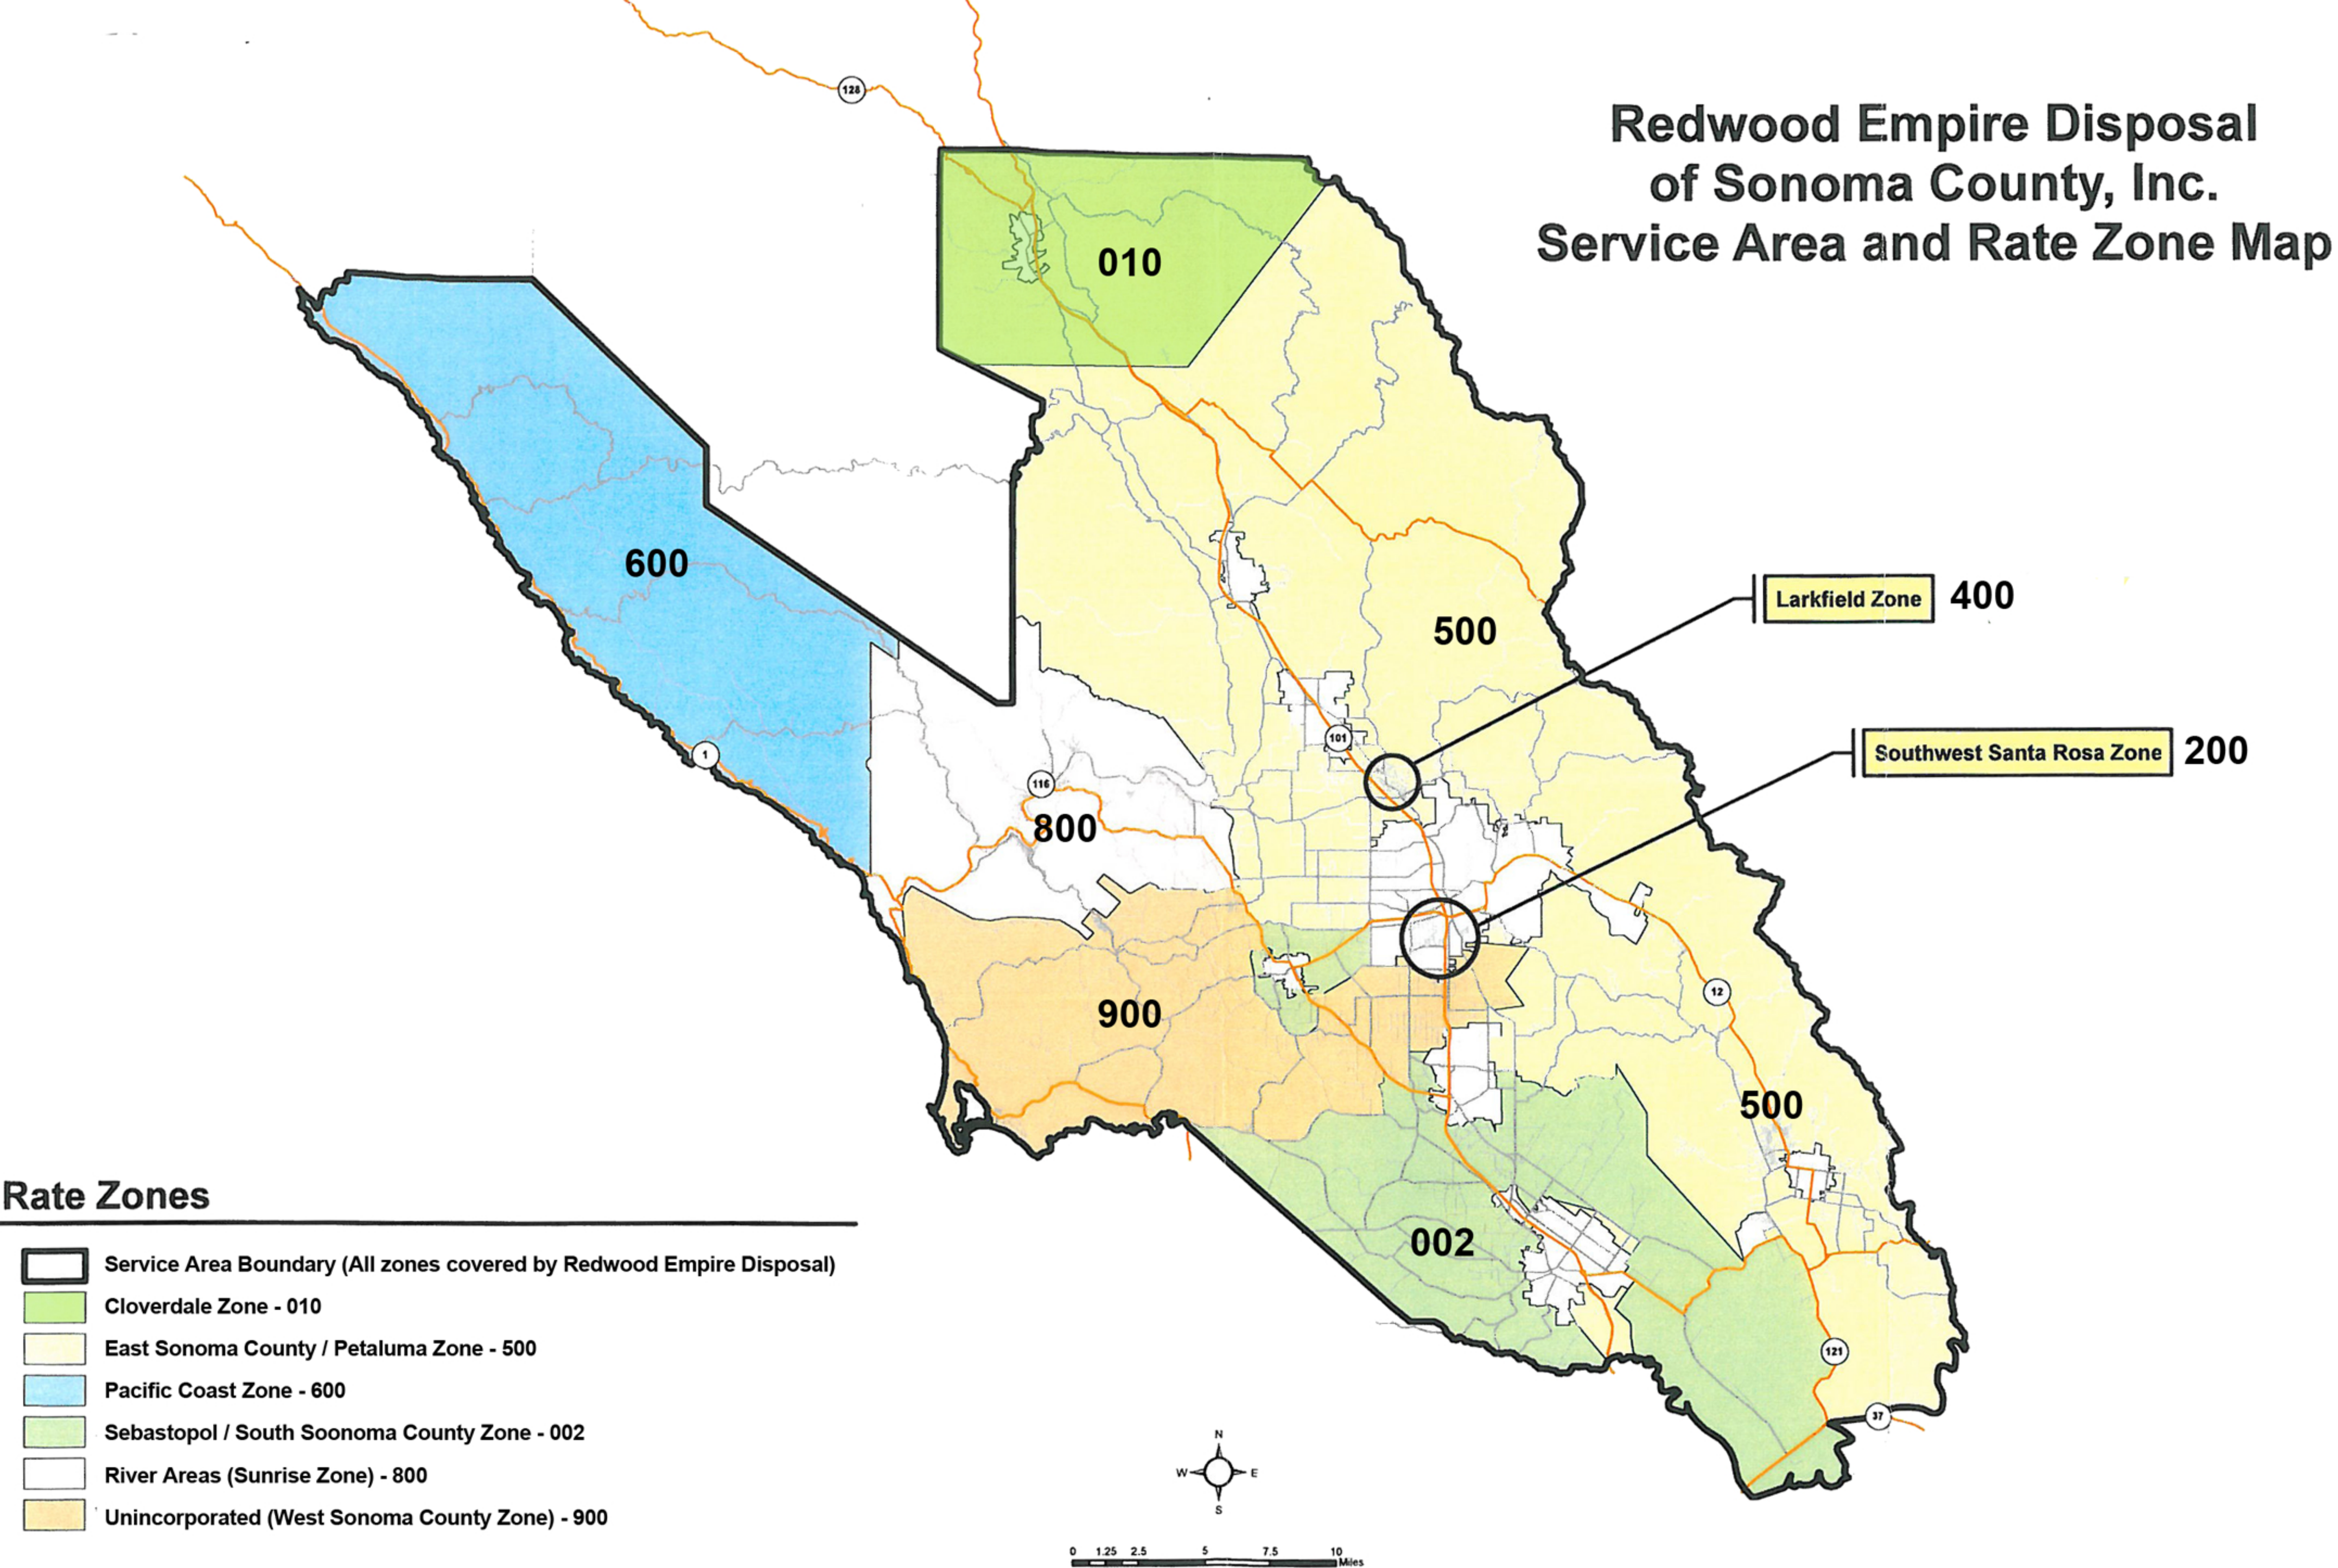

# Redwood Empire Disposal of Sonoma County, Inc. Service Area and Rate Zone Map

## Rate Zones

- Service Area Boundary (All zones covered by Redwood Empire Disposal)
- Cloverdale Zone - 010
- East Sonoma County / Petaluma Zone - 500
- Pacific Coast Zone - 600
- Sebastopol / South Sonoma County Zone - 002
- River Areas (Sunrise Zone) - 800
- Unincorporated (West Sonoma County Zone) - 900

0 1.25 2.5 5 7.5 10 Miles