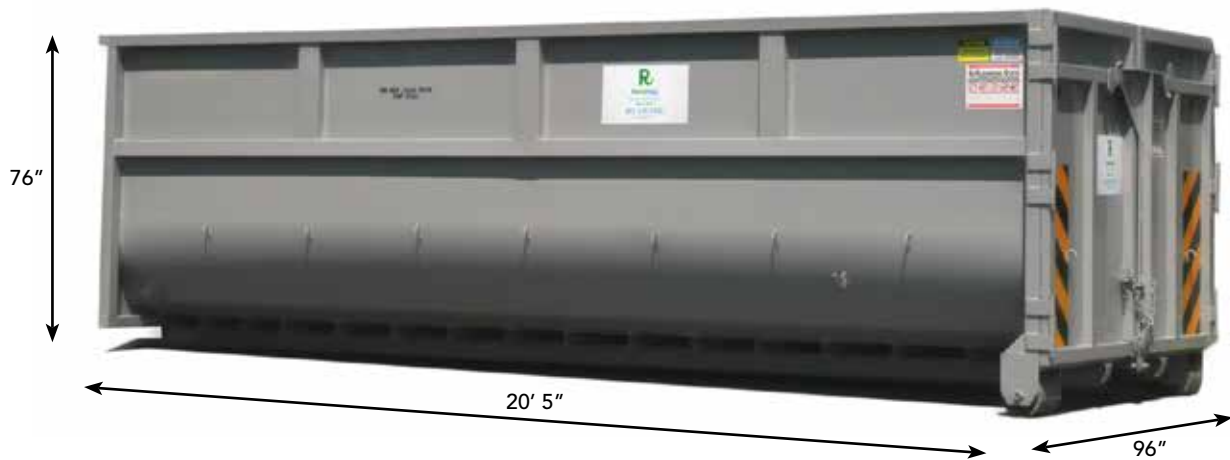

Front Load Bins

1-yard

2-yard

3-yard

4-yard

6-yard

8-yard

Dimensions may vary slightly. Measurements shown are exterior dimensions.
Not all bins are available with wheels.

Front-Loader

Dimensions may vary slightly. Measurements shown are exterior dimensions.

Debris Boxes

30 Yard - Debris Box

20 Yard - Debris Box

Dimensions may vary slightly. Measurements shown are exterior dimensions.

Roll-Off

Dimensions may vary slightly. Measurements shown are exterior dimensions.

Rear-Loader

1-yard

2-yard

3-yard

Dimensions may vary slightly. Measurements shown are exterior dimensions.

Plastic Carts

32 gallon

64 gallon

96 gallon

Dimensions may vary slightly. Measurements shown are exterior dimensions.